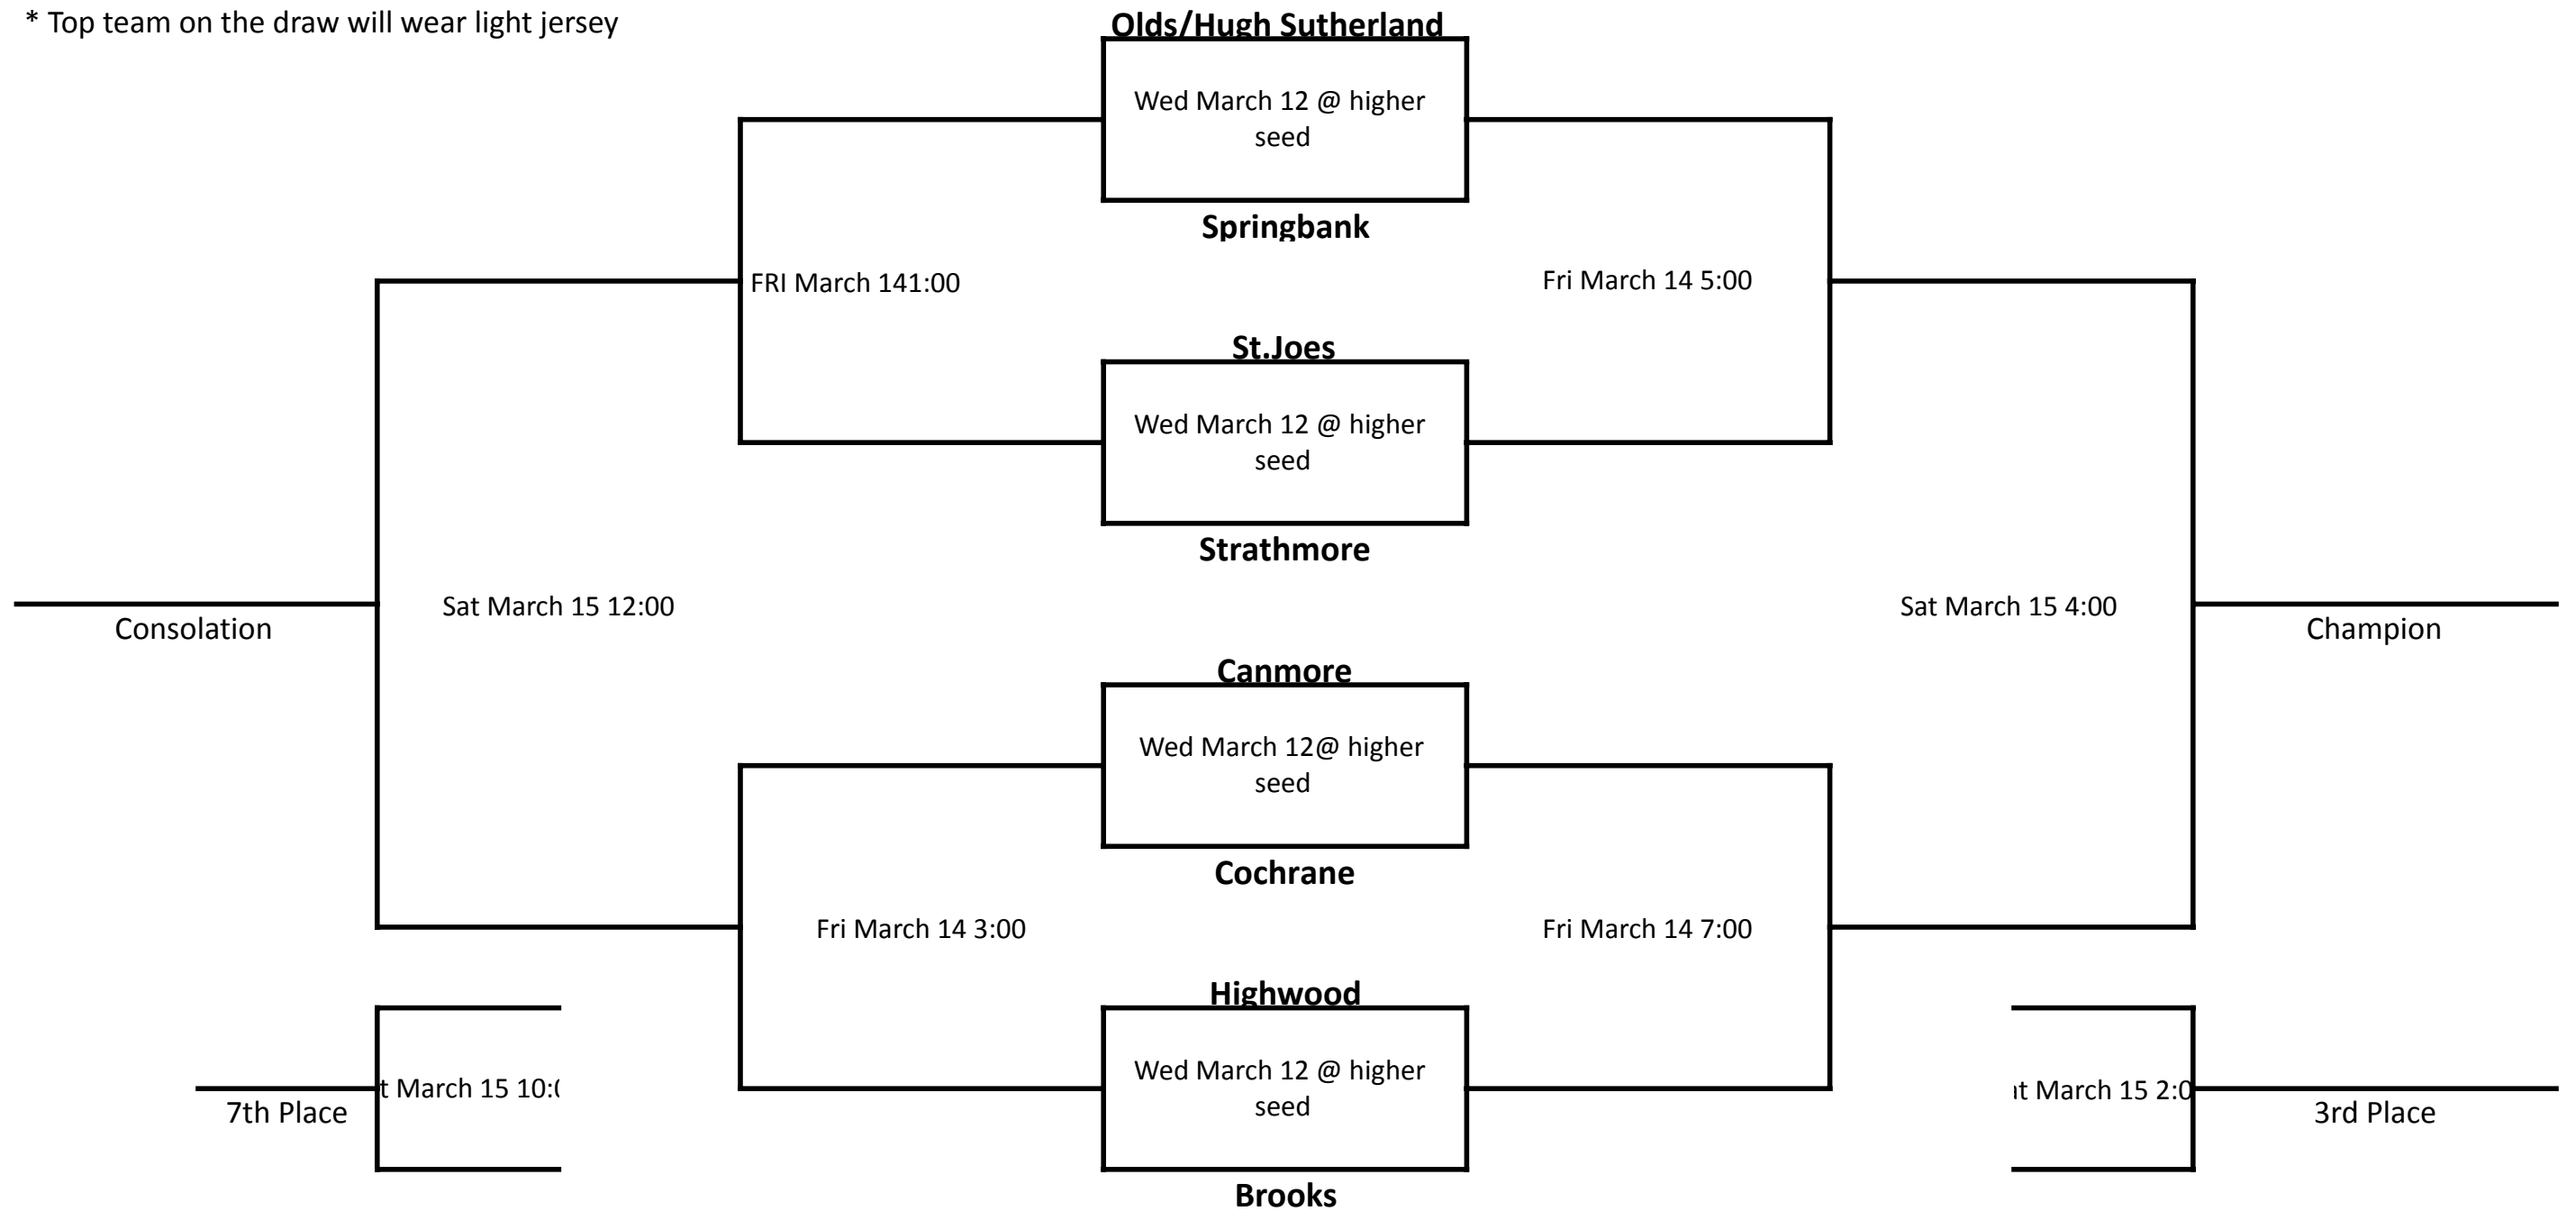

* Top team on the draw will wear light jersey

Senior Girls Basketball

SOUTH CENTRAL ZONES

MARCH 14/15